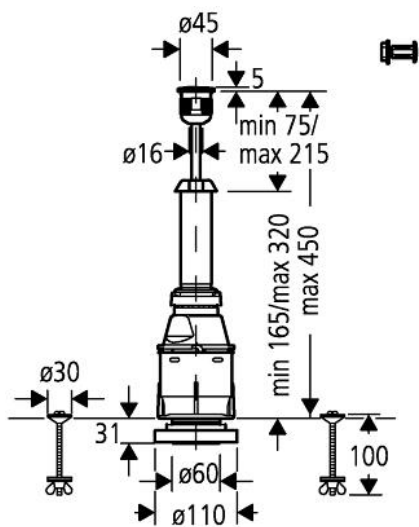

Servo discharge valve

MODEL # 37085PI0

Pure Freude
an Wasser

GROHE

Product Description: Servo discharge valve

Standard Specification:
interruptible flush cycle
with short discharge valve housing
decide for maintenance opening
and complete before installation
escutcheon
push button for lid hole $\varnothing 40$ mm
fixing material
GROHE StarLight chrome finish

Color:
 37085PI0 PI0 matt-chrome / chrome